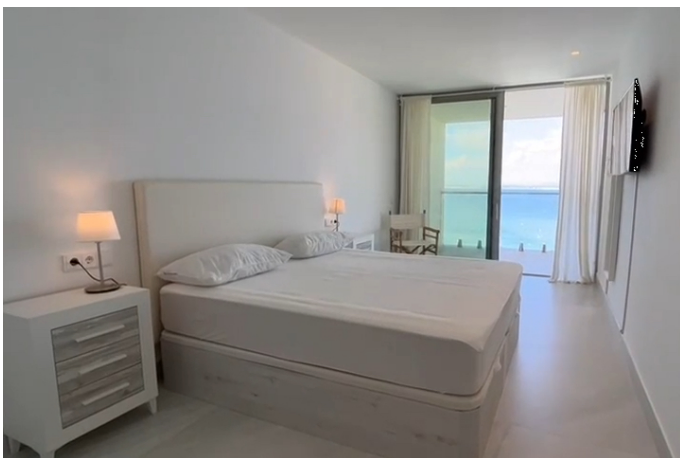

Modern duplex Penthouse with panoramic sea views in Colonia de Sant Jordi

REF. AA1500 | 4.200€

1/4

Colonia De Sant Jordi
300 m²
m²
3
3

BASIC INFORMATION

5 Rooms
 2 Kitchen
 Living - dining - kitchen
 3 Bedrooms
 3 Of them double bedrooms
 3 Bath
 Status: high quality

Modern duplex Penthouse with panoramic sea views in Colonia de Sant Jordi

REF. AA1500 | 4.200€

2/4

Modern duplex Penthouse with panoramic sea views in Colonia de Sant Jordi

REF. AA1500 | 4.200€

3/4

Modern duplex Penthouse with panoramic sea views in Colonia de Sant Jordi