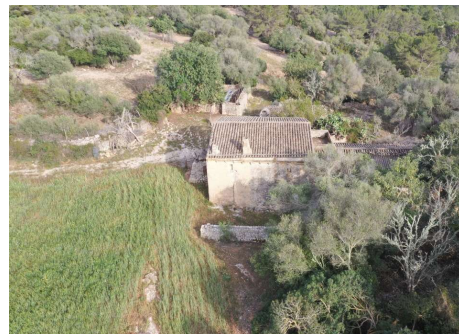

Country house of about 350m² to renovate built on a large plot of about 20 hectares in Son Macia, Manacor

REF. R1363 | 2.250.000€

1/3

 Manacor

 350 m²

 200.000 m²

AMENITIES

Possibility of electricity

Possibility of making a well

Possibility of making a well

Country house of about 350m2 to renovate built on a large plot of about 20 hectares in Son Macia, Manacor

REF. R1363 | 2.250.000€

2/3

The land, being divided into 2 plots, has the possibility of renovating the existing house and building another home or demolishing the existing building and building 2 new homes.

Country house of about 350m2 to renovate built on a large plot of about 20 hectares in Son Macia, Manacor

REF. R1363 | 2.250.000€

3/3