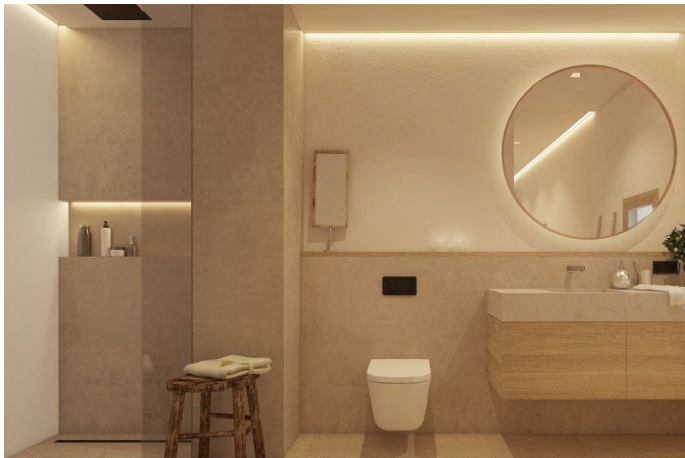

Charming newly built country house a few minutes from Cala Brafí

REF. R1334 | 2.500.000€

2/3