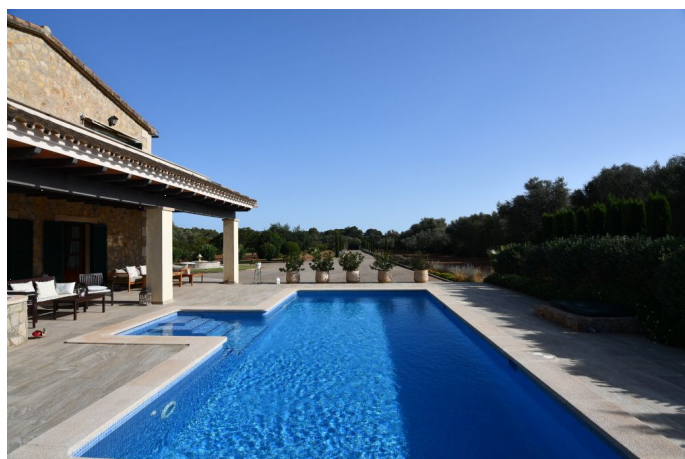

Comfortable country house on a quiet plot on the outskirts of Algaida and only 15 minutes from Palma

REF. AR1450 | 3.500€

1/5

📍 Algaida
🏠 373 m²
📐 14.744 m²
🛏 5
🚿 3

BASIC INFORMATION

Entrance hall
 7 Rooms
 Pantry
 Living - dining room
 Dining room - kitchen
 5 Bedrooms
 5 Of them double bedrooms

Water softener
 Inverse osmosis
 Porch
 Wooden windows
 Double glazing
 Internet
 Gym

Energetic certification: D

Comfortable country house on a quiet plot on the outskirts of Algaida and only 15 minutes from Palma

REF. AR1450 | 3.500€

2/5

Comfortable country house on a quiet plot on the outskirts of Algaida and only 15 minutes from Palma

REF. AR1450 | 3.500€

3/5

Comfortable country house on a quiet plot on the outskirts of Algaida and only 15 minutes from Palma