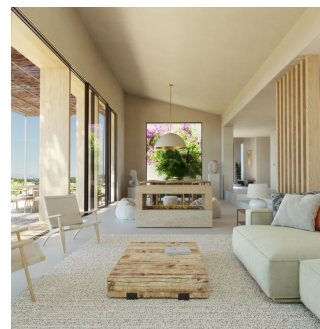

Modern and bright country house on a quiet plot in Lloret de Vista Alegre

REF. R1329 | 0€

1/2

Lloret de Vista Alegre
 263 m²
 16.166 m²
 3
 4

BASIC INFORMATION

Entrance hall
 4 Rooms
 Kitchen
 Living - dining room
 3 Bedrooms
 3 Of them double bedrooms
 2 Dressing room

2 Dressing room
 4 Bath
 3 Of them en suite
 bathrooms
 Status: high quality
 Garden
 Laundry
 Luxurious

AMENITIES

Air-conditioned
 30m2 Salt pool
 Pergola

Pergola

Energetic certification:

Modern and bright country house on a quiet plot in Lloret de Vista Alegre