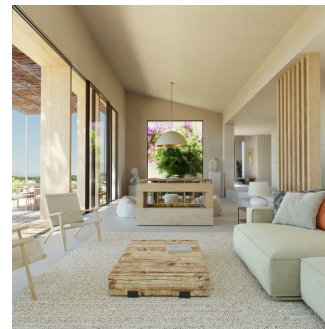

Modern and bright country house on a quiet plot in Lloret de Vista Alegre

REF. R1329 | 0€

1/2

Lloret de Vista Alegre
 263 m²
 16.166 m²
 3
 4

BASIC INFORMATION

Entrance hall
4 Rooms
Kitchen
Living - dining room
3 Bedrooms
3 Of them double bedrooms
2 Dressing room

2 Dressing room
4 Bath
3 Of them en suite bathrooms
Status: high quality
Garden
Laundry
Luxurious

AMENITIES

Air-conditioned
30m2 Salt pool
Pergola

Pergola

Energetic certification:

Modern and bright country house on a quiet plot in Lloret de Vista Alegre