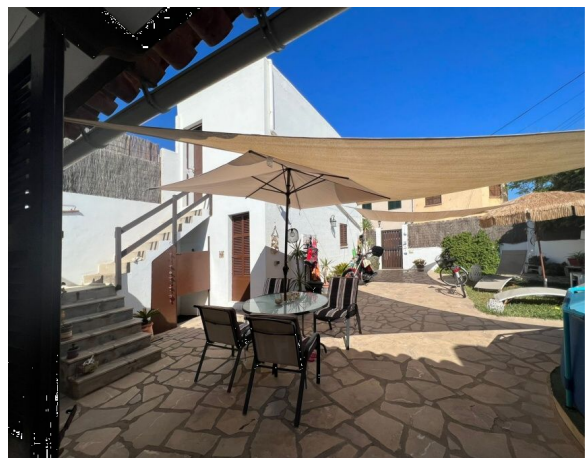

Villa near the sea between S`lilot and Cala Morlanda

REF. C1210 | 530.000€

4/5