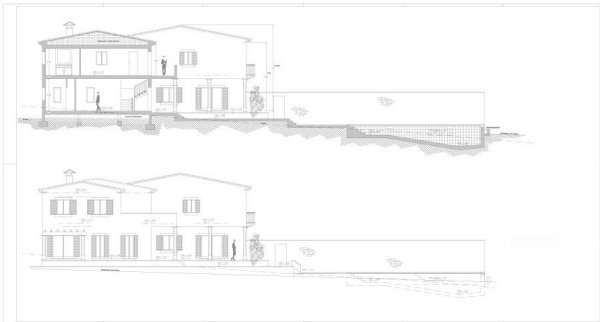

# Rustic plot with beautiful views near S`Horta

REF. F1185 | 0€

1/3

📍 Sâ€™Horta
 🏠 m<sup>2</sup>
📏 27.299 m<sup>2</sup>
🛏
🚿

## AMENITIES

Electricity  
Possibility of electricity  
Water well

Water well

Energetic certification:

Rustic plot with beautiful views near S`Horta

REF. F1185 | 0€

2/3