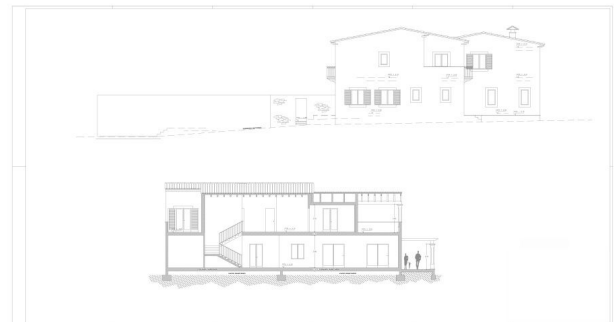

# Rustic plot with beautiful views near S`Horta

REF. F1185 | 0€

1/3

📍 Sâ€™Horta
 🏠 m<sup>2</sup>
📏 27.299 m<sup>2</sup>
🛏
🚿

## AMENITIES

Electricity  
Possibility of electricity  
Water well

Water well

Energetic certification:

Rustic plot with beautiful views near S`Horta

REF. F1185 | 0€

2/3