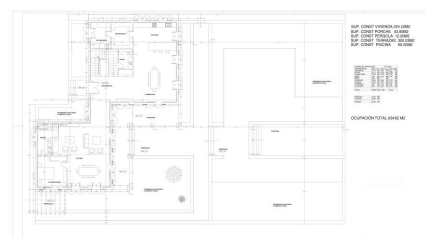

# Rustic plot with beautiful views near S`Horta

REF. F1185 | 0€

1/3

📍 Sâ€™Horta
 🏠 m<sup>2</sup>
📏 27.299 m<sup>2</sup>
🛏
🚿