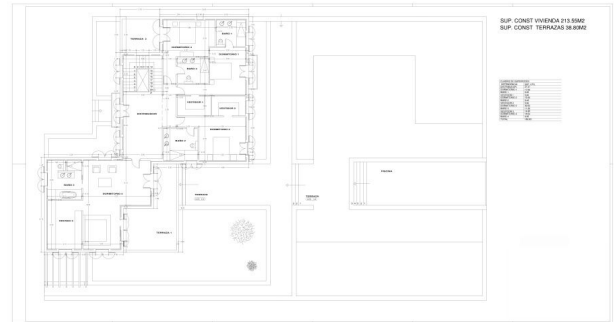

## AMENITIES

Electricity  
Possibility of electricity  
Water well

Water well

Energetic certification:

Rustic plot with beautiful views near S`Horta

REF. F1185 | 0€

2/3