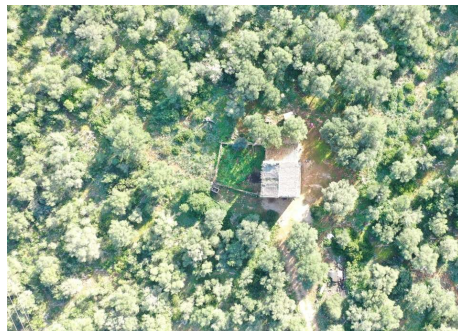

Big finca near Campos with many possibilities

REF. R1261 | 0€

1/3

Campos
 884 m2 m²
 148.993 m2 m²

BASIC INFORMATION		AMENITIES	
Rooms	Needs partial reform	Electricity	Water well
Kitchen		Water well	
Dining room			
Dining room - kitchen			
Bath			
Terrace			
Needs partial reform			

Energetic certification: En trámite / In process / In Bearbeitung

Big finca near Campos with many possibilities

REF. R1261 | 0€

2/3

Huge Finca in Campos with many possibilities, the Finca has several buildings totaling 884 m2 with the possibility of building 1373m2 reaching a total of 2,425.32 m2 buildable.

Big finca near Campos with many possibilities

REF. R1261 | 0€

3/3

1	2	3	4	5	6	7	8	9	10	11	12	13	14	15	16	17	18	19	20
	Denominació en el cadastre	Zona segons el Pla Territorial de Mallorca	Superfície segons cadastre (m ²)	Superfície segons zona de Pla Territorial de Mallorca (m ²)	Edificabilitat (m ² de sostre)		Superfície edificat en la actualitat (m ²)		Superfície encara edificable (m ²)										
	a	AIA-I	21592,00	33166,00	2%	663,32	0,00	0,00	663,32										
	d		11574,00																
	b		10484,00																
	e	SRG	13038,00	34718,00	3%	1041,54	168,00 171,00 145,00 51,00 98,00 20,00	653,00	388,54										
	g		11196,00				0,00												
	c	SRG-F	76746,00	80223,00	2%	1604,46	67,00 43,00 28,00 40,00 53,00	231,00	1373,46										
	f		3477,00				0,00												
			148107,00	148107,00		3309,32	884,00		2425,32										